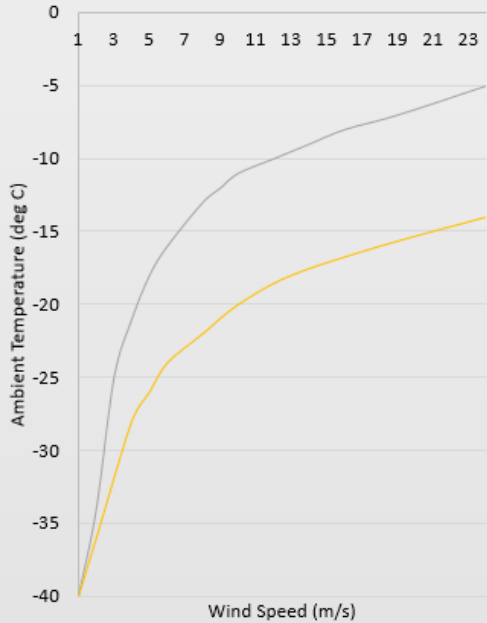

Add photos

Add comments

Innovations

Borealis Wind

Borealis Wind

De-icing Ability

Anti-icing Ability

PowerCone[®]

A turbine retrofit that
unlocks wind power's
true potential

An aerial photograph of a wind farm. In the foreground, a large white wind turbine tower is visible, with a crane mounted on top. A large white blade is being lowered from the crane, suspended by a metal frame. The background shows several other wind turbines scattered across a vast, green landscape with some autumn-colored trees. The sky is blue with light, wispy clouds.