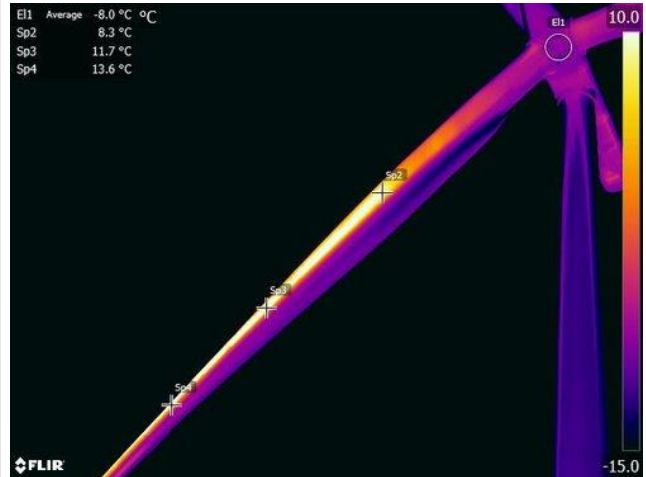

Anti-icing Ability