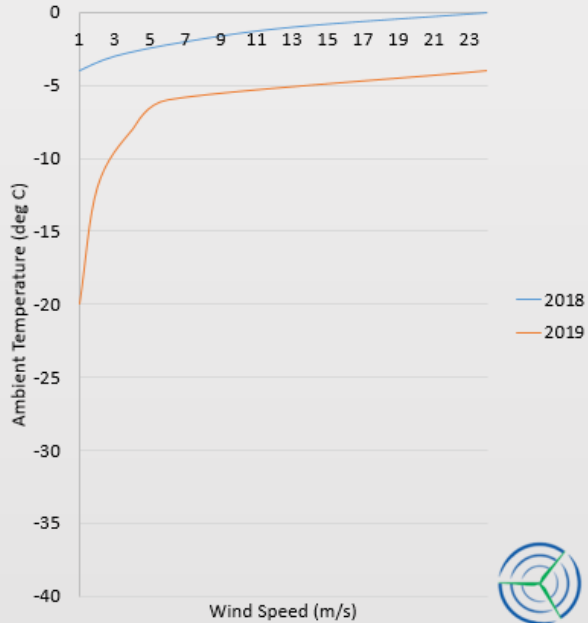

Add photos

Add comments

Innovations

Borealis Wind

Borealis Wind

De-icing Ability

Anti-icing Ability

PowerCone[®]

A turbine retrofit that
unlocks wind power's
true potential

An aerial photograph of a wind farm. In the foreground, a large white wind turbine tower is visible, with a crane mounted on top. A large white blade is being lowered from the crane, suspended by a metal frame. The background shows several other wind turbines scattered across a vast, green landscape with some autumn-colored trees. The sky is blue with light, wispy clouds.